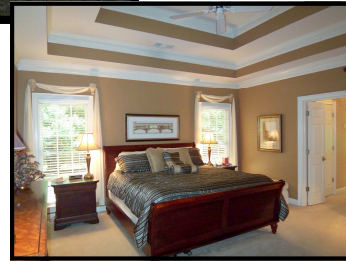

This 4 bedroom, 2 1/2 bath home is priced at \$375,000 and is located at 6169 Poplar Bluff Circle, Norcross, GA 30092 in Springside at Neely

Great Gwinnett Schools

Peachtree Elementary School

Pinckneyville Middle School
"A National School of Excellence"

Norcross High School
"Among top scores on SAT"

TOUR THIS HOME ONLINE AT 6169POPLARBLUFFCIRCLE.COM

- Beautiful home located in quiet Peachtree Corners neighborhood
- Large North facing lot
- Vaulted family room with fireplace and skylights
- Large eat-in kitchen with premium granite countertops, tumbled marble backsplash, stainless steel Kitchen Aid appliances and desk area
- Master suite on main with double trey ceiling
- Master bath with double vanities, Jacuzzi tub, separate shower, his/her walk-in closets and leaded glass window
- 2-story foyer opens to dining room and library/music room
- Large patio overlooks private backyard with wooded area
- 2-car side-entry garage
- Convenient to fine dining, shopping, schools and major highways