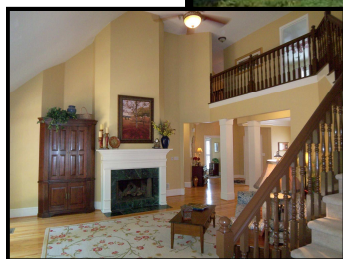

This 5 bedroom, 3 1/2 bath home is priced at \$450,000 and is located at 4071 Wild Sonnet Trail, Norcross, GA 30092 in Amberfield

Great Gwinnett Schools

Simpson Elementary School,
"Top test scores in Gwinnett"

Pinckneyville Middle School
"A National School of Excellence"

Norcross High School
"Among top scores on SAT"

TOUR THIS HOME ONLINE AT 4071WILDSONNETTRAIL.COM

- Gorgeous home with open floor plan
- Stephen Fuller design
- Large vaulted family room with fireplace and wall-of-windows
- Large updated kitchen with granite countertops, stainless steel appliances, center island, double ovens, desk, breakfast area plus keeping room
- Spacious master suite on main with tray ceiling
- Tiled master bath with double vanities, jetted tub, and separate shower
- 2-story foyer opens to office/library and banquet sized dining room
- Plantation shutters to remain
- Security system
- Spacious deck overlooking large flat fenced backyard perfect for play
- Swim/tennis community
- Convenient to The Forum, restaurants, YMCA, Technology Park, and major highways